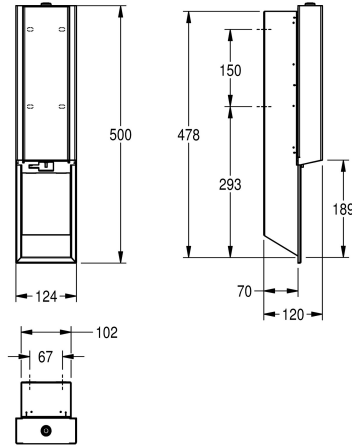

KWC EXOS. Electronic soap dispenser for recessed mounting

Modell-Linie: EXOS | EXOS625EW
Accessories | Soap dispensers

KWC-No.

2030034639

Front with InoxPlus surface refinement

2030034641

InoxPlus-coated main housing, black toughened safety glass front panel

2030034668

InoxPlus-coated main housing, white toughened safety glass front panel

Accent colour

stainless steel-look

black

white

Touch free soap dispenser for recessed mounting, stainless steel with satin finish, white safety glass front panel, casing with InoxPlus surface refinement for the reduction of finger marks and better cleaning characteristics (easy to clean), material thickness 1.2 mm, infrared sensor activity for non-touch operation, LED display shows

battery status, requires 4 pieces 1.5 V AA batteries, suitable for liquid soap and lotions, includes 800 ml refill tank, dispenses 0.6 - 1.1 ml depending on soap, includes mounting materials.

Dimensions 124 x 500 x 120 mm (W x H x D)

Technical Data

filling quantity

800

filling quantity uom

ml

lock

key-lock

material

stainless steel

material code

1.4301 Chrome Nickel steel V2A

material thickness

1.2 mm

number of batteries

4

overall depth

120 mm

overall height

500 mm

overall width

124 mm

surface finish

satin finished

surface treatment

InoxPlus (anti fingerprint)

type of batteries

AA Mignon battery 1.5 V

type of consumable

liquid soap

type of fixing

screw

type of mounting

recessed mounting

type of operation

sensor operation

type of soap container

integrated refillable tank

Accent colour

white

Basic colour

stainless steel-look