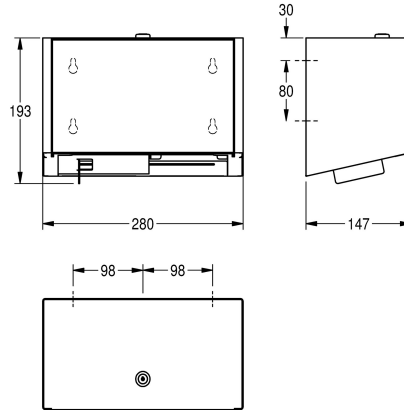

KWC EXOS.

Double toilet roll holder for wall mounting

Modell-Linie: EXOS | EXOS676W

Accessories | WC-roll holders

KWC-No.

2030033180

Front with InoxPlus surface refinement

2030034645

InoxPlus-coated main housing, black toughened safety glass front panel

2030034670

InoxPlus-coated main housing, white toughened safety glass front panel

Accent colour

stainless steel-look

black

white

Double toilet roll holder with spindle system for wall mounting, stainless steel with satin finish, white safety glass front panel and casing with InoxPlus surface refinement for the reduction of finger marks and better cleaning characteristics (easy to clean), material thickness 1.2 mm, closed casing, for two rolls with a maximum

diameter of 120 mm, when the first roll is used up, the hidden spare roll is released by sliding the bottom cover on the opposite side, includes mounting materials.

Dimensions 280 x 193 x 147 mm (W x H x D)

Technical Data

maximum depth/diameter of cons

120 mm

maximum width of consumable

100 mm

filling quantity

2

filling quantity uom

rolls

lock

key-lock

material

stainless steel

material code

1.4301 Chrome Nickel steel V2A

material thickness

1.2 mm

overall depth

147 mm

overall height

193 mm

overall width

280 mm

spindle

yes

surface treatment

InoxPlus (anti fingerprint)

type of fixing

screw

type of mounting

wall mounting

Accent colour

white

Basic colour

stainless steel-look

Optional Accessories