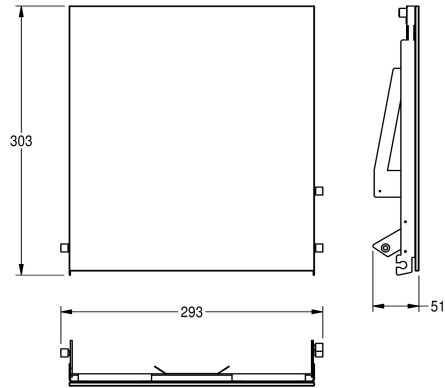

KWC EXOS.

Front with white safety glass panel

Modell-Linie: EXOS | ZEXOS600EW

Accessories | Complementary parts accessories

KWC-No.

2030034648

Black toughened safety glass front panel

2030034672

White toughened safety glass front panel

Front, stainless steel, with white toughened safety glass, for EXOS paper towel dispenser for recessed mounting, including mounting

material.