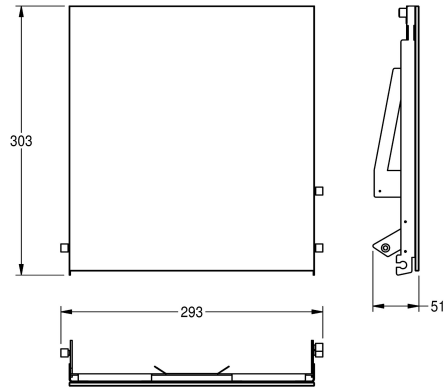

KWC EXOS.

Front with white safety glass panel

Modell-Linie: EXOS | ZEXOS600EW

Accessories | Complementary parts accessories

KWC-No.

2030034647

Front with InoxPlus surface refinement

2030034648

Black toughened safety glass front panel

2030034672

White toughened safety glass front panel

Front, stainless steel, with white toughened safety glass, for EXOS paper towel dispenser for recessed mounting, including mounting