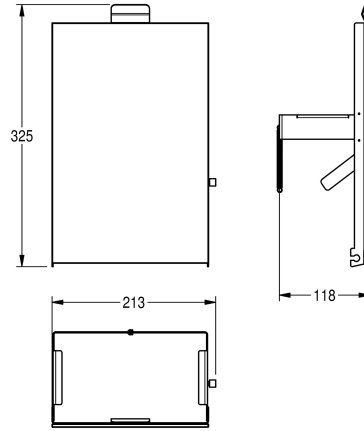

## KWC EXOS.

Front with white safety glass panel

Modell-Linie: EXOS | ZEXOS611W

Accessories | Complementary parts accessories

### KWC-No.

**2030034649**

Front with InoxPlus surface refinement

**2030034650**

Front with black safety glass panel

**2030034707**

Front with white safety glass panel

Front, stainless steel, with white toughened safety glass, for EXOS hygiene waste bins, including mounting material.