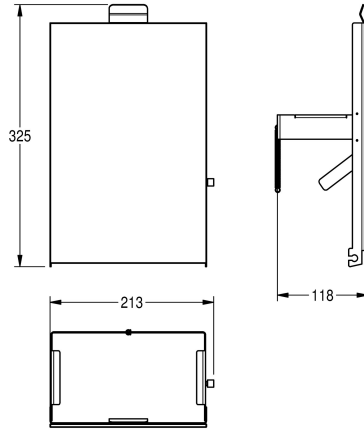

KWC EXOS.

Front with white safety glass panel

Modell-Linie: EXOS | ZEXOS611W

Accessories | Complementary parts accessories

KWC-No.

2030034649

Front with InoxPlus surface refinement

2030034650

Front with black safety glass panel

2030034707

Front with white safety glass panel

Front, stainless steel, with white toughened safety glass, for EXOS hygiene waste bins, including mounting material.