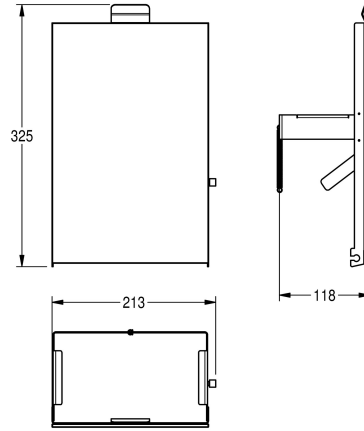

KWC EXOS.

Front with white safety glass panel

Modell-Linie: EXOS | ZEXOS611W

Accessories | Complementary parts accessories

KWC-No.

2030034650

Front with black safety glass panel

2030034707

Front with white safety glass panel

Front, stainless steel, with white toughened safety glass, for EXOS hygiene waste bins, including mounting material.