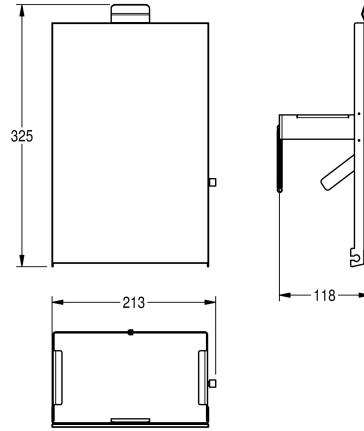

KWC EXOS.

Front with white safety glass panel

Modell-Linie: EXOS | ZEXOS611W

Accessories | Complementary parts accessories

KWC-No.

2030034649

Front with InoxPlus surface refinement

2030034650

Front with black safety glass panel

2030034707

Front with white safety glass panel

Front, stainless steel, with white toughened safety glass, for EXOS hygiene waste bins, including mounting material.