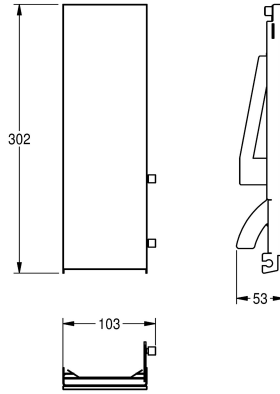

KWC EXOS.

Front with white safety glass panel for soap dispenser for recessed mounting

Modell-Linie: EXOS | ZEXOS616EW

Accessories | Complementary parts accessories

KWC-No.

2030034653

Front with InoxPlus surface refinement

2030034654

Black toughened safety glass front panel

2030034710

White toughened safety glass front panel

Front, stainless steel, with white toughened safety glass, for all EXOS soap dispensers for recessed mounting, including mounting