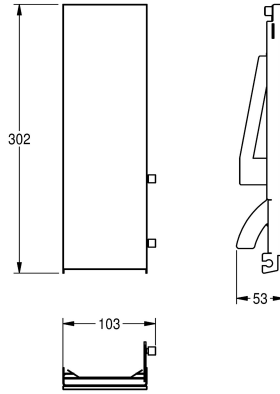

KWC EXOS.

Front with white safety glass panel for soap dispenser for recessed mounting

Modell-Linie: EXOS | ZEXOS616EW

Accessories | Complementary parts accessories

KWC-No.

2030034653

Front with InoxPlus surface refinement

2030034654

Black toughened safety glass front panel

2030034710

White toughened safety glass front panel

Front, stainless steel, with white toughened safety glass, for all EXOS soap dispensers for recessed mounting, including mounting material.