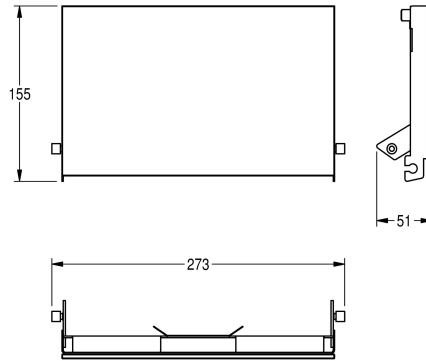

KWC EXOS.

Front with white safety glass panel

Modell-Linie: EXOS | ZEXOS676W

Accessories | Complementary parts accessories

KWC-No.

2030034655

Front with InoxPlus surface refinement

2030034656

Front with black safety glass panel

2030034711

Front with white safety glass panel

Front, stainless steel with white toughened safety glass, for EXOS double toilet roll holder, including mounting material.