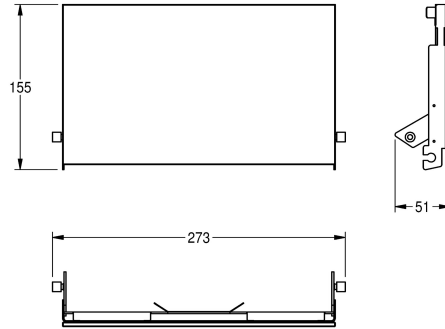

KWC EXOS.

Front with white safety glass panel

Modell-Linie: EXOS | ZEXOS676EW

Accessories | Complementary parts accessories

KWC-No.

2030034657

2030034658

Front with black safety glass panel

2030034712

Front with white safety glass panel

Front, stainless steel, with white toughened safety glass, for EXOS double toilet roll holder for recessed mounting, including mounting

material.