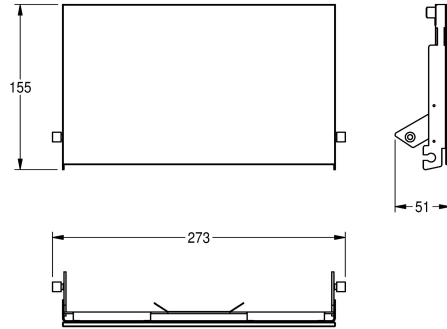

## KWC EXOS.

Front with white safety glass panel

Modell-Linie: EXOS | ZEXOS676EW

Accessories | Complementary parts accessories

### KWC-No.

**2030034657**

**2030034658**

Front with black safety glass panel

**2030034712**

Front with white safety glass panel

Front, stainless steel, with white toughened safety glass, for EXOS double toilet roll holder for recessed mounting, including mounting