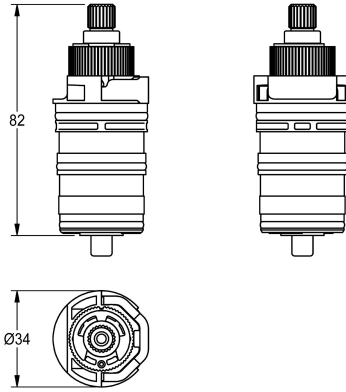

KWC Thermocouple

Modell-Linie: AQUALINE-THERM | EAQLT026
Spare parts | Spare parts showers

KWC-No.

2030035130

Thermocouple for thermostat fittings with temperature handle with wing and SMARTWAVE shower panels, PWIS-compliant version for

the automotive industry.

Technical Data

application

washing/showering

type of cartridge

thermocouple

diameter nominal fitting

DN 15