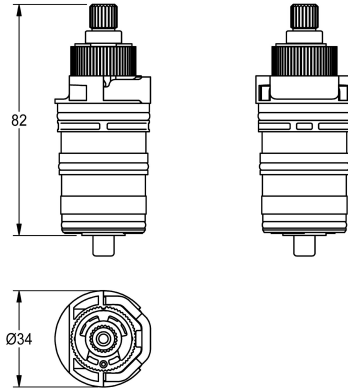

## KWC Thermocouple

Modell-Linie: AQUALINE-THERM | EAQLT026  
Spare parts | Spare parts showers

### KWC-No.

**2030035130**

Thermocouple for thermostat fittings with temperature handle with wing and SMARTWAVE shower panels, PWIS-compliant version for

the automotive industry.

### Technical Data

application

washing/showering

type of cartridge

thermocouple

diameter nominal fitting

DN 15

material