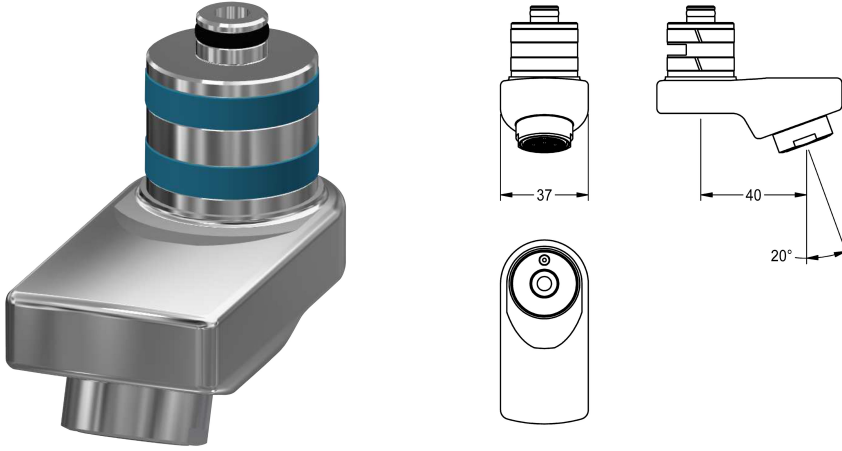

## KWC

Swivel spout, 40 mm

Modell-Linie: F5 | ASXX1003  
Spare parts | Spare parts taps

### KWC-No.

2030035159

Lockable swivelling outlet for F3 and F5 wall mixer, with laminar jet controller with integrated flow regulator 6.0 l/min, projection 40 mm.

### Technical Data

spout projection

40 mm

type of spout

swivel tube spout