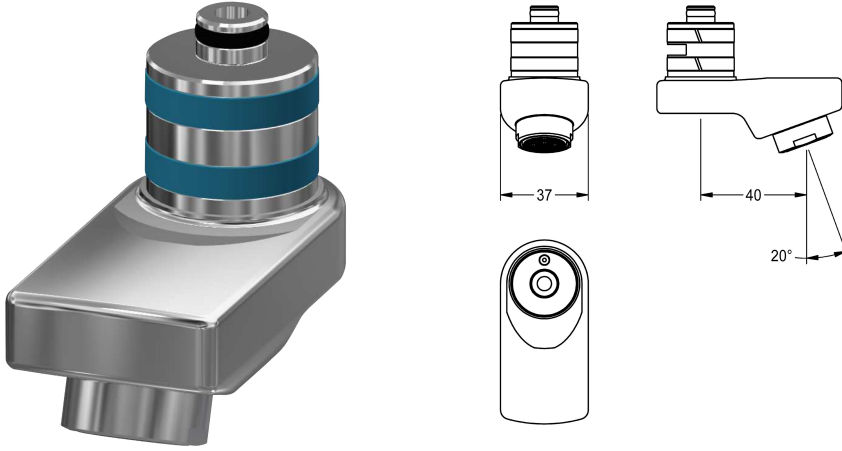

KWC

Swivel spout, 40 mm

Modell-Linie: F5 | ASXX1003
Spare parts | Spare parts taps

KWC-No.

2030035159

Lockable swivelling outlet for F3 and F5 wall mixer, with laminar jet controller with integrated flow regulator 6.0 l/min, projection 40 mm.

Technical Data

spout projection

40 mm

type of spout

swivel tube spout