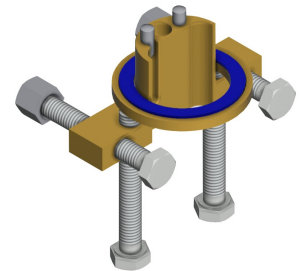

Electronic pillar mixer with plug-in power supply unit

Modell-Linie: F5E | F5EM1002

Taps | Electronic taps

protective shutdown	yes
sound insulation	no
Spout	fixed
spout projection	125 mm
surface finish fitting	chromed
surface treatment fitting	polished
temperature limit	yes
thermal disinfection	no
with transformer/power supply	yes
type of mounting	tap hole
type of operation	sensor operation
type of sensor	opto-electronic sensor
type of tap	pillar tap
volume flow rate at 3 bar	0.08 l/s
water connection	hose (gland nut)
Accent colour	none
Basic colour	chrome-look (glossy)

Optional Accessories

Bidirectional remote control for electronic fittings F3 and F5

2030036654
ACEX9005

2-button remote control for fittings F3 and F5

2030036849
ACEX9004

Socket

2030040334
ACEX1001

Anti-twist protection for F5S