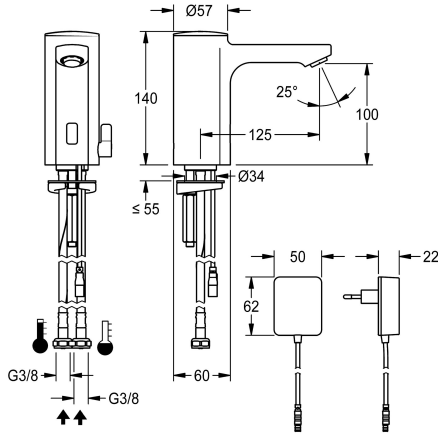

KWC F5E-Mix

Electronic pillar mixer with plug-in power supply unit

Modell-Linie: F5E | F5EM1002
Taps | Electronic taps

KWC-No.

2030035328

2030039431

with flow regulator 3.0 l/min

volume flow rate at 3 bar

0.08 l/s

0.05 l/s

F5E-Mix pillar mixer DN 15 for sanitary facilities, opto-electronically controlled. For connection to hot and cold water via hoses with integrated backflow preventer and strainers. Control electronics, solenoid valve cartridge and sensor in all-metal housing, high-polished chromium-plated brass. Temperature lever with adjustable, turn-proof temperature stop as well as conversion set