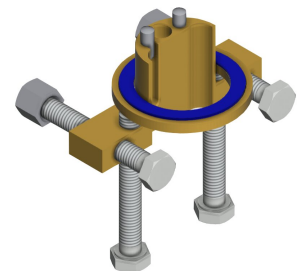

0.05 l/s

F5E-Mix pillar mixer DN 15 for sanitary facilities, opto-electronically controlled. For connection to hot and cold water via hoses with integrated backflow preventer and strainers. Control electronics, solenoid valve cartridge and sensor in all-metal housing, high-polished chromium-plated brass. Temperature lever with adjustable, turn-proof temperature stop as well as conversion set

KWC F5E-Mix

Electronic pillar mixer with in-wall power supply

Modell-Linie: F5E | F5EM1003

Taps | Electronic taps

protective shutdown	yes
sound insulation	no
Spout	fixed
spout projection	125 mm
surface finish fitting	chromed
surface treatment fitting	polished
temperature limit	yes
thermal disinfection	no
with transformer/power supply	yes
type of mounting	tap hole
type of operation	sensor operation
type of sensor	opto-electronic sensor
type of tap	pillar tap
volume flow rate at 3 bar	0.08 l/s
water connection	hose (gland nut)
Accent colour	none
Basic colour	chrome-look (glossy)

Optional Accessories

Bidirectional remote control for electronic fittings F3 and F5

2030036654
ACEX9005

2-button remote control for fittings F3 and F5

2030036849
ACEX9004

Socket

2030040334
ACEX1001

Anti-twist protection for F5S