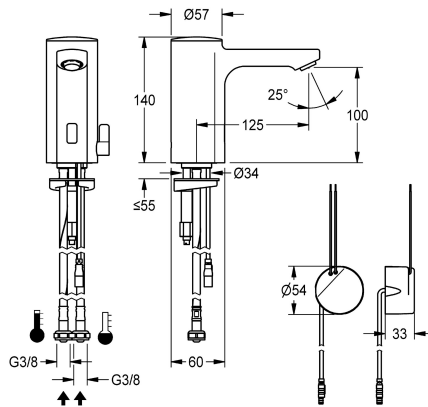

KWC F5E-Mix Electronic pillar mixer with in-wall power supply

Modell-Linie: F5E | F5EM1003
Taps | Electronic taps

KWC-No.

2030035329

2030039432

with flow regulator 3.0 l/min

volume flow rate at 3 bar

0.08 l/s

0.05 l/s

F5E-Mix pillar mixer DN 15 for sanitary facilities, opto-electronically controlled. For connection to hot and cold water via hoses with integrated backflow preventer and strainers. Control electronics, solenoid valve cartridge and sensor in all-metal housing, high-polished chromium-plated brass. Temperature lever with adjustable, turn-proof temperature stop as well as conversion set

Technical Data

with backflow preventer
calculation flow rate cold wat
calculation flow rate hot wate
compatible A3000 open
default automatic hygiene flus
depressurised
with filter
functional principle
hygiene flushing
diameter nominal
inlet size
Locking mechanism
material fitting
minimum flow pressure
type of mixing
Parameterization
Pop-up waste set
power supply connection
position of power connection
power consumption
Type of power supply
protective system IP
with rosettes/cover plate

KWC F5E-Mix

Electronic pillar mixer with in-wall power supply

Modell-Linie: F5E | F5EM1003

Taps | Electronic taps

protective shutdown	yes
sound insulation	no
Spout	fixed
spout projection	125 mm
surface finish fitting	chromed
surface treatment fitting	polished
temperature limit	yes
thermal disinfection	no
with transformer/power supply	yes
type of mounting	tap hole
type of operation	sensor operation
type of sensor	opto-electronic sensor
type of tap	pillar tap
volume flow rate at 3 bar	0.08 l/s
water connection	hose (gland nut)
Accent colour	none
Basic colour	chrome-look (glossy)