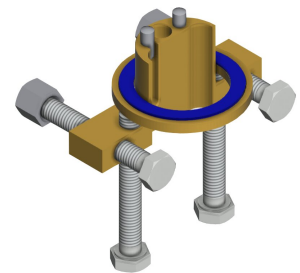

no

KWC F5E

Electronic pillar tap with plug-in power supply unit

Modell-Linie: F5E | F5EV1002

Taps | Electronic taps

Spout	fixed
spout projection	125 mm
surface finish fitting	chromed
surface treatment fitting	polished
temperature limit	no
thermal disinfection	no
with transformer/power supply	yes
type of mounting	tap hole
type of operation	sensor operation
type of sensor	opto-electronic sensor
type of tap	pillar tap
volume flow rate at 3 bar	0.08 l/s
water connection	hose (gland nut)
Accent colour	none
Basic colour	chrome-look (glossy)

Optional Accessories

Bidirectional remote control for electronic fittings F3 and F5

2030036654
ACEX9005

2-button remote control for fittings F3 and F5

2030036849
ACEX9004

Socket

2030040334
ACEX1001

Anti-twist protection for F5S