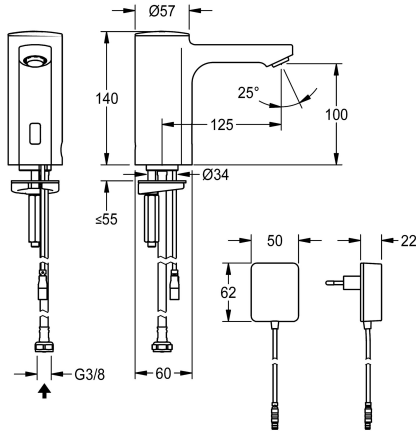

KWC F5E

Electronic pillar tap with plug-in power supply unit

Modell-Linie: F5E | F5EV1002

Taps | Electronic taps

KWC-No.

2030035330

2030039436

with flow regulator 3.0 l/min

volume flow rate at 3 bar

0.08 l/s

0.05 l/s

F5E pillar tap DN 15 for sanitary facilities, opto-electronically controlled. For connection to pre-mixed hot or cold water via hose and strainer. Control electronics, solenoid valve cartridge and sensor in all-metal housing, high-polished chromium-plated brass. Anti-theft aerator, design SLIM, with integrated flow regulator 5.0 l/min.

yes

diameter nominal

DN 15

inlet size

G 3/8

Locking mechanism

Top section, non-ceramic

material fitting

no

KWC F5E

Electronic pillar tap with plug-in power supply unit

Modell-Linie: F5E | F5EV1002

Taps | Electronic taps

Spout	fixed
spout projection	125 mm
surface finish fitting	chromed
surface treatment fitting	polished
temperature limit	no
thermal disinfection	no
with transformer/power supply	yes
type of mounting	tap hole
type of operation	sensor operation
type of sensor	opto-electronic sensor
type of tap	pillar tap
volume flow rate at 3 bar	0.08 l/s
water connection	hose (gland nut)
Accent colour	none
Basic colour	chrome-look (glossy)