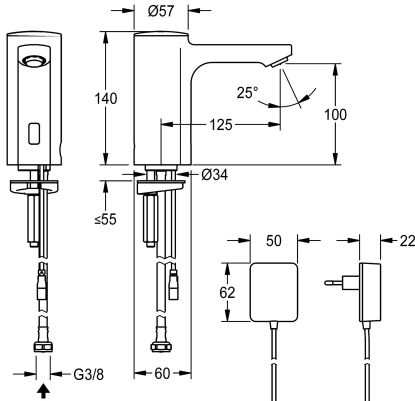

KWC F5E

Electronic pillar tap with plug-in power supply unit

Modell-Linie: F5E | F5EV1002

Taps | Electronic taps

KWC-No.

2030035330

volume flow rate at 3 bar

0.08 l/s

F5E pillar tap DN 15 for sanitary facilities, opto-electronically controlled. For connection to pre-mixed hot or cold water via hose and strainer. Control electronics, solenoid valve cartridge and sensor in all-metal housing, high-polished chromium-plated brass. Anti-theft aerator, design SLIM, with integrated flow regulator 5.0 l/min.

Technical Data

with backflow preventer	no
calculation flow rate cold wat	0.1 l/s
compatible A3000 open	no
default automatic hygiene flus	24h after the last activity
depressurised	no
with filter	yes
functional principle	electronic self-closing
hygiene flushing	yes
diameter nominal	DN 15
inlet size	G 3/8
Locking mechanism	Top section, non-ceramic
material fitting	brass
minimum flow pressure	1 bar
type of mixing	no
Parameterization	remote control
Pop-up waste set	no
power supply connection	100 - 240 V AC
position of power connection	from bottom
power consumption	1.5 Voltampere
Type of power supply	Transformer
protective system IP	IP59K
with rosettes/cover plate	no
protective shutdown	yes
sound insulation	no
Spout	fixed

KWC F5E

Electronic pillar tap with plug-in power supply unit

Modell-Linie: F5E | F5EV1002

Taps | Electronic taps

spout projection	125 mm
surface finish fitting	chromed
surface treatment fitting	polished
temperature limit	no
thermal disinfection	no
with transformer/power supply	yes
type of mounting	tap hole
type of operation	sensor operation
type of sensor	opto-electronic sensor
type of tap	pillar tap
volume flow rate at 3 bar	0.08 l/s
water connection	hose (gland nut)
Accent colour	none
Basic colour	chrome-look (glossy)