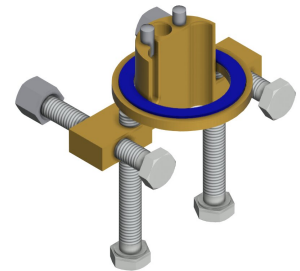

F5E pillar tap DN 15 for sanitary facilities, opto-electronically controlled. For connection to pre-mixed hot or cold water via hose and strainer. Control electronics, solenoid valve cartridge and sensor in all-metal housing, high-polished chromium-plated brass. Anti-theft aerator, design SLIM, with integrated flow regulator 5.0 l/min.

KWC F5E

Electronic pillar tap with plug-in power supply unit

Modell-Linie: F5E | F5EV1002

Taps | Electronic taps

spout projection	125 mm
surface finish fitting	chromed
surface treatment fitting	polished
temperature limit	no
thermal disinfection	no
with transformer/power supply	yes
type of mounting	tap hole
type of operation	sensor operation
type of sensor	opto-electronic sensor
type of tap	pillar tap
volume flow rate at 3 bar	0.08 l/s
water connection	hose (gland nut)
Accent colour	none
Basic colour	chrome-look (glossy)

Optional Accessories

Bidirectional remote control for electronic fittings F3 and F5

2030036654
ACEX9005

2-button remote control for fittings F3 and F5

2030036849
ACEX9004

Socket

2030040334
ACEX1001

Anti-twist protection for F5S

2030041424
ASXX1008

Spare Parts

KWC F5E

Electronic pillar tap with plug-in power supply unit

Modell-Linie: F5E | F5EV1002
Taps | Electronic taps

Solenoid valve cartridge

2030045522
ACXX9002

Mounting key