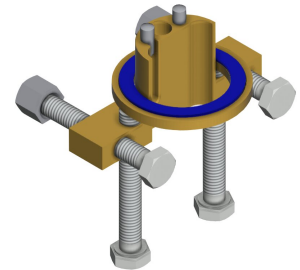

Extratillbehör

Bidirectional remote control for electronic fittings F3 and F5

2030036654
ACEX9005

2-button remote control for fittings F3 and F5

2030036849
ACEX9004

Socket

2030040334
ACEX1001

Anti-twist protection for F5S