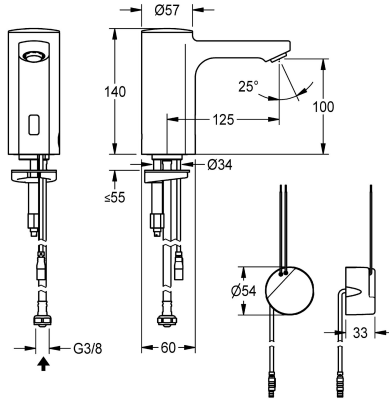

KWC F5E

Electronic pillar tap with in-wall power supply

Modell-Linie: F5E | F5EV1003
Taps | Electronic taps

KWC-No.

2030035331

2030039437

with flow regulator 3.0 l/min

volume flow rate at 3 bar

0.08 l/s

0.05 l/s

F5E pillar tap DN 15 for sanitary facilities, opto-electronically controlled. For connection to pre-mixed hot or cold water via hose and strainer. Control electronics, solenoid valve cartridge and sensor in all-metal housing, high-polished chromium-plated brass. Anti-theft aerator, design SLIM, with integrated flow regulator 5.0 l/min.

yes

diameter nominal

DN 15

inlet size

G 3/8

Locking mechanism

Top section, non-ceramic

material fitting

no

KWC F5E

Electronic pillar tap with in-wall power supply

Modell-Linie: F5E | F5EV1003

Taps | Electronic taps

Spout	fixed
spout projection	125 mm
surface finish fitting	chromed
surface treatment fitting	polished
temperature limit	no
thermal disinfection	no
with transformer/power supply	yes
type of mounting	tap hole
type of operation	sensor operation
type of sensor	opto-electronic sensor
type of tap	pillar tap
volume flow rate at 3 bar	0.08 l/s
water connection	hose (gland nut)
Accent colour	none
Basic colour	chrome-look (glossy)