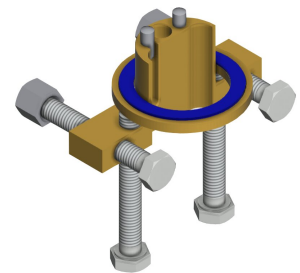

no

KWC F5E

Electronic pillar tap with in-wall power supply

Modell-Linie: F5E | F5EV1003

Taps | Electronic taps

Spout	fixed
spout projection	125 mm
surface finish fitting	chromed
surface treatment fitting	polished
temperature limit	no
thermal disinfection	no
with transformer/power supply	yes
type of mounting	tap hole
type of operation	sensor operation
type of sensor	opto-electronic sensor
type of tap	pillar tap
volume flow rate at 3 bar	0.08 l/s
water connection	hose (gland nut)
Accent colour	none
Basic colour	chrome-look (glossy)

Optional Accessories

Bidirectional remote control for electronic fittings F3 and F5

2030036654
ACEX9005

2-button remote control for fittings F3 and F5

2030036849
ACEX9004

Socket

2030040334
ACEX1001

Anti-twist protection for F5S