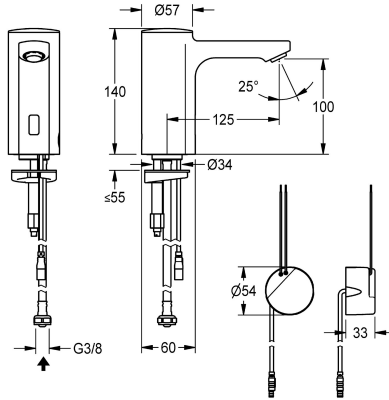

KWC F5E

Electronic pillar tap with in-wall power supply

Modell-Linie: F5E | F5EV1003

Taps | Electronic taps

KWC-No.

2030035331

2030039437

with flow regulator 3.0 l/min

volume flow rate at 3 bar

0.08 l/s

0.05 l/s

F5E pillar tap DN 15 for sanitary facilities, opto-electronically controlled. For connection to pre-mixed hot or cold water via hose and strainer. Control electronics, solenoid valve cartridge and sensor in all-metal housing, high-polished chromium-plated brass. Anti-theft aerator, design SLIM, with integrated flow regulator 5.0 l/min.

yes

diameter nominal

DN 15

inlet size

G 3/8

Locking mechanism

Top section, non-ceramic

material fitting

no

KWC F5E

Electronic pillar tap with in-wall power supply

Modell-Linie: F5E | F5EV1003

Taps | Electronic taps

Spout	fixed
spout projection	125 mm
surface finish fitting	chromed
surface treatment fitting	polished
temperature limit	no
thermal disinfection	no
with transformer/power supply	yes
type of mounting	tap hole
type of operation	sensor operation
type of sensor	opto-electronic sensor
type of tap	pillar tap
volume flow rate at 3 bar	0.08 l/s
water connection	hose (gland nut)
Accent colour	none
Basic colour	chrome-look (glossy)