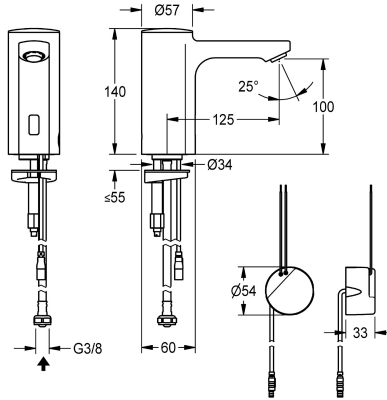

KWC F5E

Electronic pillar tap with in-wall power supply

Modell-Linie: F5E | F5EV1003
Taps | Electronic taps

KWC-No.

2030035331

2030039437

with flow regulator 3.0 l/min

volume flow rate at 3 bar

0.08 l/s

0.05 l/s

F5E pillar tap DN 15 for sanitary facilities, opto-electronically controlled. For connection to pre-mixed hot or cold water via hose and strainer. Control electronics, solenoid valve cartridge and sensor in all-metal housing, high-polished chromium-plated brass. Anti-theft aerator, design SLIM, with integrated flow regulator 5.0 l/min.

yes

diameter nominal

DN 15

inlet size

G 3/8

Locking mechanism

Top section, non-ceramic

material fitting

no

KWC F5E

Electronic pillar tap with in-wall power supply

Modell-Linie: F5E | F5EV1003

Taps | Electronic taps

Spout	fixed
spout projection	125 mm
surface finish fitting	chromed
surface treatment fitting	polished
temperature limit	no
thermal disinfection	no
with transformer/power supply	yes
type of mounting	tap hole
type of operation	sensor operation
type of sensor	opto-electronic sensor
type of tap	pillar tap
volume flow rate at 3 bar	0.08 l/s
water connection	hose (gland nut)
Accent colour	none
Basic colour	chrome-look (glossy)