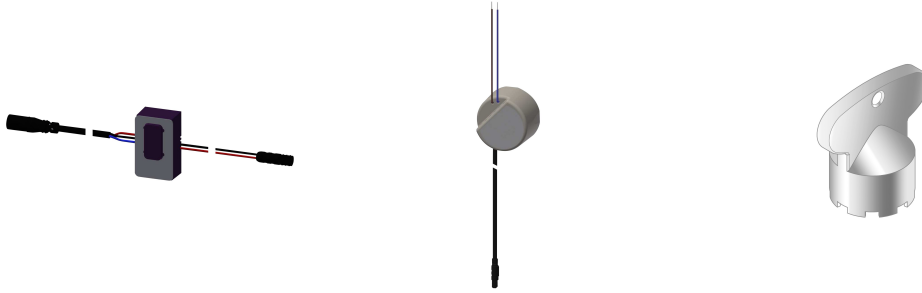

Solenoid valve cartridge

2030045522
ACXX9002

Hose

2030041311
ASXX1005

Quick-action fastener

2030043596
ASEX1013

Water way

2030041949
ASEX1008

KWC F5E

Electronic pillar tap with in-wall power supply

Modell-Linie: F5E | F5EV1003

Taps | Electronic taps

Sensor, ID 01/00004

2030041458
ASEX1005

In-wall power supply

2030039825
ACEX9003