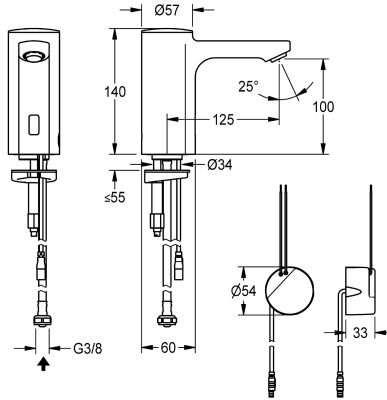

## KWC F5E

Electronic pillar tap with in-wall power supply

Modell-Linie: F5E | F5EV1003

Taps | Electronic taps

### KWC-No.

2030035331

2030039437

with flow regulator 3.0 l/min

### volume flow rate at 3 bar

0.08 l/s

0.05 l/s

F5E pillar tap DN 15 for sanitary facilities, opto-electronically controlled. For connection to pre-mixed hot or cold water via hose and strainer. Control electronics, solenoid valve cartridge and sensor in all-metal housing, high-polished chromium-plated brass. Anti-theft aerator, design SLIM, with integrated flow regulator 5.0 l/min.

yes

diameter nominal

DN 15

inlet size

G 3/8

Locking mechanism

Top section, non-ceramic

material fitting