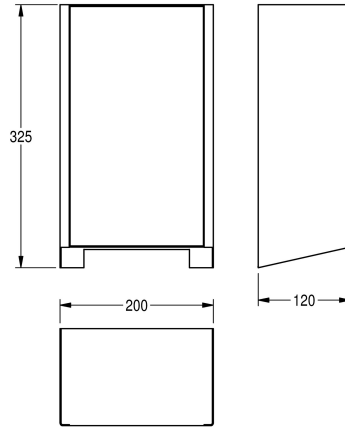

KWC EXOS.

Interchangeable front panels for EXOS. hand dryers

Modell-Linie: EXOS | ZEXOS220

Hand and hair dryers | Complementary parts dryers

KWC-No.

2030035358

Front with InoxPlus surface refinement

2030035359