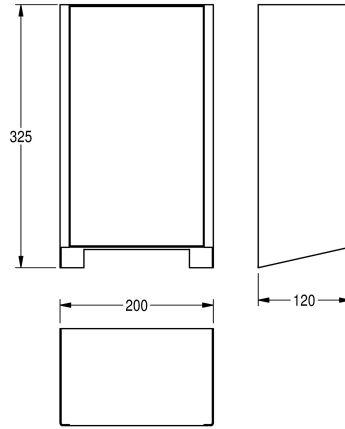

### KWC-No.

**2030035358**

Front with InoxPlus surface refinement

**2030035359**

InoxPlus-coated housing, black toughened safety glass front panel

**2030035360**

InoxPlus-coated housing, white toughened safety glass front panel