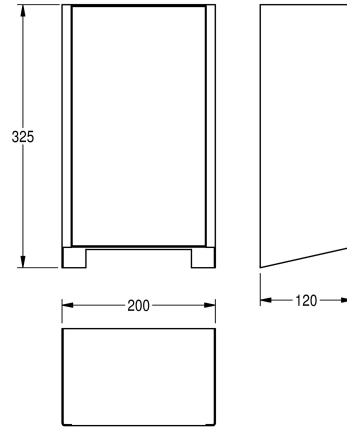

KWC EXOS.

Interchangeable front panels for EXOS. hand dryers

Modell-Linie: EXOS | ZEXOS220

Hand and hair dryers | Complementary parts dryers

KWC-No.

2030035358

Front with InoxPlus surface refinement

2030035359