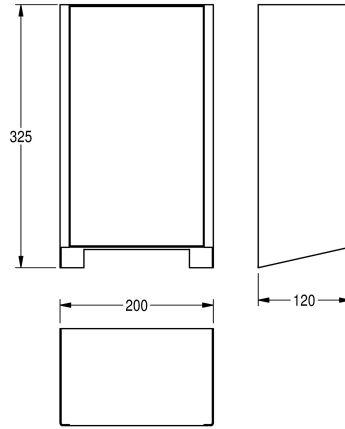

KWC EXOS.

Front cover with black safety glass panel

Modell-Linie: EXOS | ZEXOS220B

Hand and hair dryers | Complementary parts dryers

KWC-No.

2030035358

Front with InoxPlus surface refinement

2030035359