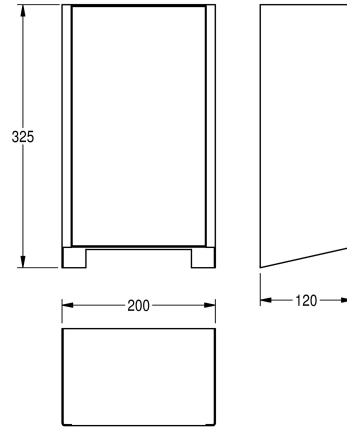

KWC EXOS.

Front cover with black safety glass panel

Modell-Linie: EXOS | ZEXOS220B

Hand and hair dryers | Complementary parts dryers

KWC-No.

2030035359

InoxPlus-coated housing, black toughened safety glass front panel