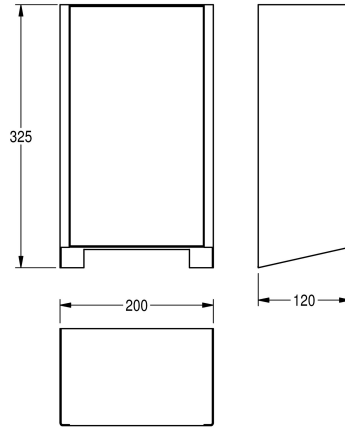

## KWC EXOS.

Front cover with black safety glass panel

Modell-Linie: EXOS | ZEXOS220B

Hand and hair dryers | Complementary parts dryers

### KWC-No.

**2030035358**

Front with InoxPlus surface refinement

**2030035359**

InoxPlus-coated housing, black toughened safety glass front panel

**2030035360**

InoxPlus-coated housing, white toughened safety glass front panel