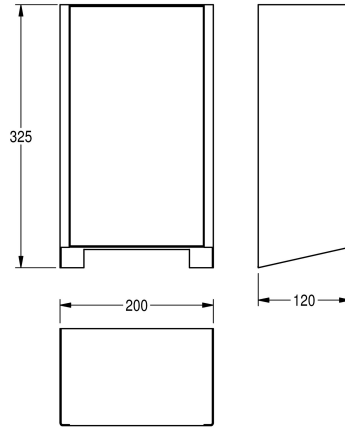

KWC EXOS.

Front cover with white safety glass panel

Modell-Linie: EXOS | ZEXOS220W

Hand and hair dryers | Complementary parts dryers

KWC-No.

2030035358

Front with InoxPlus surface refinement

2030035359