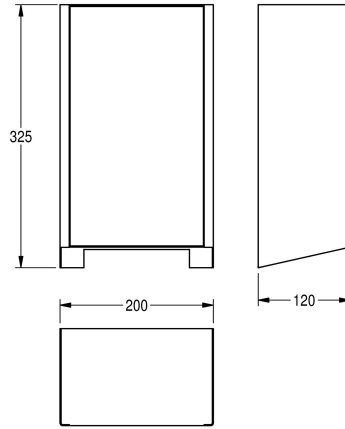

KWC EXOS.

Front cover with white safety glass panel

Modell-Linie: EXOS | ZEXOS220W

Hand and hair dryers | Complementary parts dryers

KWC-No.

360008950

Front stainless steel

2030035359