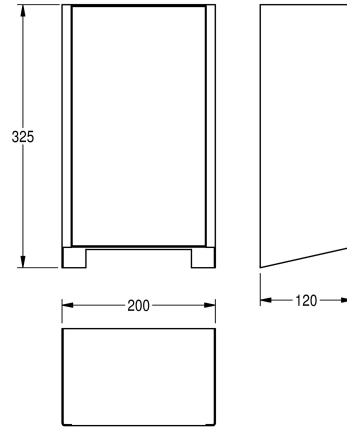

## KWC EXOS.

Front cover with white safety glass panel

Modell-Linie: EXOS | ZEXOS220W

Hand and hair dryers | Complementary parts dryers

### KWC-No.

**2030035358**

Front with InoxPlus surface refinement

**2030035359**

InoxPlus-coated housing, black toughened safety glass front panel

**2030035360**

InoxPlus-coated housing, white toughened safety glass front panel