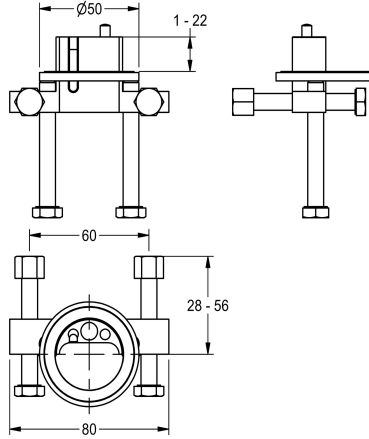

KWC

Anti-twist protection for F5S

Modell-Linie: F5 | ACXX1001

Taps | Complementary parts taps

KWC-No.

2030035383

Anti-twist protection

Twist-proof set for F5S self-closing pillar fittings, F3S-Mix self-closing pillar mixer and F5E electronic pillar fittings.

Technical Data

quantity

1

quantity uom

piece