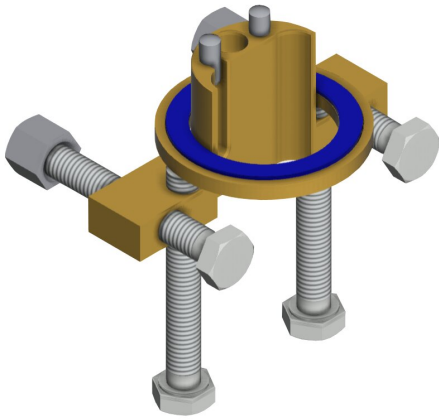

KWC

Anti-twist protection for F5S

Modell-Linie: F5 | ACXX1001

Taps | Complementary parts taps

KWC-No.

2030035383

Anti-twist protection

Twist-proof set for F5S self-closing pillar fittings, F3S-Mix self-closing pillar mixer and F5E electronic pillar fittings.

Technical Data

quantity

1

quantity uom

piece