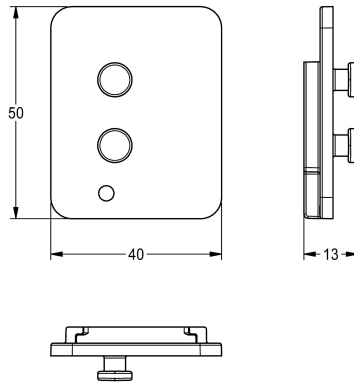

KWC

Holder for motor

Modell-Linie: AQUA3000OPEN | EA3OP0049
Spare parts | Spare parts flushing systems

KWC-No.

2030035933

Holder for motor of cistern element from 2015, packing unit 10 pieces.

Technical Data

overall depth	13 mm
overall height	50 mm
overall width	40 mm
quantity	10
quantity uom	pieces