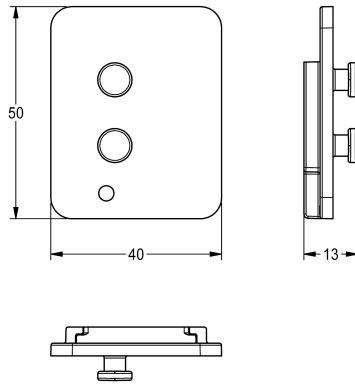

KWC

Holder for motor

Modell-Linie: AQUA3000OPEN | EA3OP0049
Spare parts | Spare parts flushing systems

KWC-No.

2030035933

Holder for motor of cistern element from 2015, packing unit 10 pieces.

Technical Data

overall depth	13 mm
overall height	50 mm
overall width	40 mm
quantity	10
quantity uom	pieces