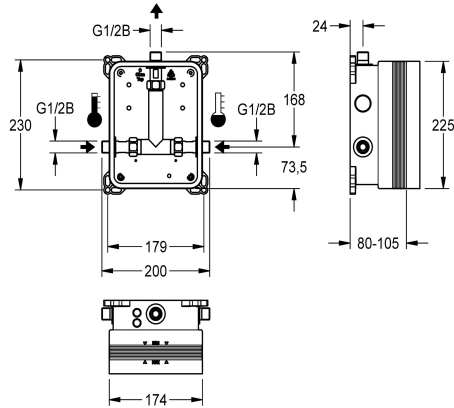

KWC R3 System box for in-wall mixers

Modell-Linie: F3 | F3BX2001
Showers | Basic installation kits for showers

KWC-No.

2030036141
R3 system box for in-wall mixers

R3 basic installation kit for in-wall mounting of finished installation kits DN 15 with mixing unit, for shower facilities. For connection to hot and cold water. KWC system box made of plastic, 174 x 225

mm, with connection screws, shell protection, flush connector for flushing, and leak test.

Technical Data

application
barrier-free
Built-in fitting model
diameter nominal
material
minimum wall thickness
type of mixing
outlet size
overall depth
position of power connection
type
type of mounting

showering
no
Built-in section
DN 15
synthetic
80 mm
with thermostat / mixer
G 1/2 B
80 mm
from top
for built-in with box
in-wall installation with box

Optional Accessories

Sliding adhesive flange

AQUAFIX Traverse