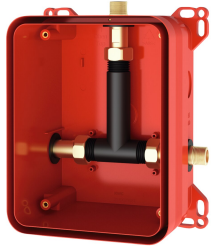

KWC R3 System box for in-wall mixers

Modell-Linie: F3 | F3BX2001
Showers | Basic installation kits for showers

KWC-No.

2030036141
R3 system box for in-wall mixers

R3 basic installation kit for in-wall mounting of finished installation kits DN 15 with mixing unit, for shower facilities. For connection to hot and cold water. KWC system box made of plastic, 174 x 225

mm, with connection screws, shell protection, flush connector for flushing, and leak test.

Technical Data

application
barrier-free
Built-in fitting model
diameter nominal
material
minimum wall thickness
type of mixing
outlet size
overall depth
position of power connection
type
type of mounting

showering
no
Built-in section
DN 15
synthetic
80 mm
with thermostat / mixer
G 1/2 B
80 mm
from top
for built-in with box
in-wall installation with box

Optional Accessories

Sliding adhesive flange

AQUAFIX Traverse