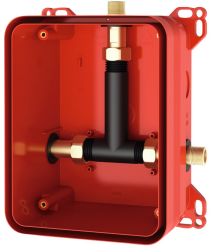

KWC R3 System box for in-wall mixers

Modell-Linie: F3 | F3BX2001
Showers | Basic installation kits for showers

KWC-No.

2030036141
R3 system box for in-wall mixers

R3 basic installation kit for in-wall mounting of finished installation kits DN 15 with mixing unit, for shower facilities. For connection to hot and cold water. KWC system box made of plastic, 174 x 225

mm, with connection screws, shell protection, flush connector for flushing, and leak test.

Technical Data

application
barrier-free
Built-in fitting model
diameter nominal
material
minimum wall thickness
type of mixing
outlet size
overall depth
position of power connection
type
type of mounting

showering
no
Built-in section
DN 15
synthetic
80 mm
with thermostat / mixer
G 1/2 B
80 mm
from top
for built-in with box
in-wall installation with box

Optional Accessories

Sliding adhesive flange

KWC R3
System box for in-wall mixers