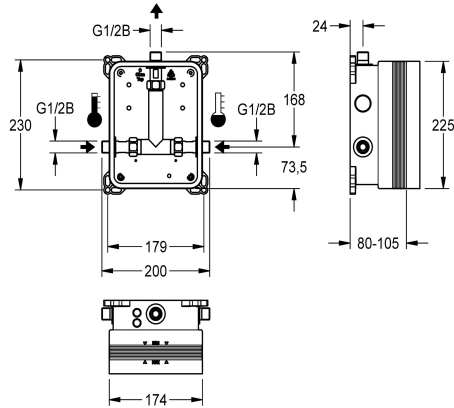

KWC R3 System box for in-wall mixers

Modell-Linie: F3 | F3BX2001
Showers | Basic installation kits for showers

KWC-No.

2030036141
R3 system box for in-wall mixers

R3 basic installation kit for in-wall mounting of finished installation kits DN 15 with mixing unit, for shower facilities. For connection to hot and cold water. KWC system box made of plastic, 174 x 225

mm, with connection screws, shell protection, flush connector for flushing, and leak test.

Technical Data

application
barrier-free
Built-in fitting model
diameter nominal
material
minimum wall thickness
type of mixing
outlet size
overall depth
position of power connection
type
type of mounting

showering
no
Built-in section
DN 15
synthetic
80 mm
with thermostat / mixer
G 1/2 B
80 mm
from top
for built-in with box
in-wall installation with box

Optional Accessories

Sliding adhesive flange

KWC R3
System box for in-wall mixers