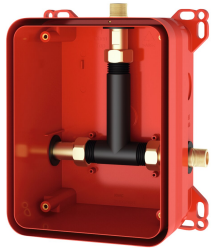

KWC R3 System box for in-wall mixers

Modell-Linie: F3 | F3BX2001
Showers | Basic installation kits for showers

KWC-No.

2030036141
R3 system box for in-wall mixers

R3 basic installation kit for in-wall mounting of finished installation kits DN 15 with mixing unit, for shower facilities. For connection to hot and cold water. KWC system box made of plastic, 174 x 225

mm, with connection screws, shell protection, flush connector for flushing, and leak test.

Technical Data

application
barrier-free
Built-in fitting model
diameter nominal
material
minimum wall thickness
type of mixing
outlet size
overall depth
position of power connection
type
type of mounting

showering
no
Built-in section
DN 15
synthetic
80 mm
with thermostat / mixer
G 1/2 B
80 mm
from top
for built-in with box
in-wall installation with box

Optional Accessories

Sliding adhesive flange

KWC R3
System box for in-wall mixers