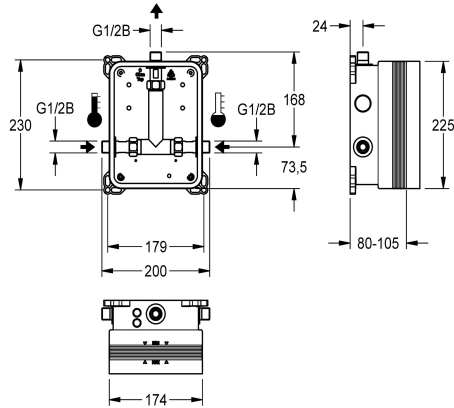

KWC R3 System box for in-wall mixers

Modell-Linie: F3 | F3BX2001
Showers | Basic installation kits for showers

KWC-No.

2030036141

R3 system box for in-wall mixers

R3 basic installation kit for in-wall mounting of finished installation kits DN 15 with mixing unit, for shower facilities. For connection to hot and cold water. KWC system box made of plastic, 174 x 225

mm, with connection screws, shell protection, flush connector for flushing, and leak test.

Technical Data

application
barrier-free
Built-in fitting model
diameter nominal
material
minimum wall thickness
type of mixing
outlet size
overall depth
position of power connection
type
type of mounting

showering
no
Built-in section
DN 15
synthetic
80 mm
with thermostat / mixer
G 1/2 B
80 mm
from top
for built-in with box
in-wall installation with box

Optional Accessories

Sliding adhesive flange

AQUAFIX Traverse