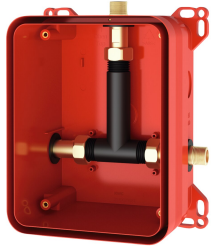

KWC R3 System box for in-wall mixers

Modell-Linie: F3 | F3BX2001
Showers | Basic installation kits for showers

KWC-No.

2030036141

R3 system box for in-wall mixers

R3 basic installation kit for in-wall mounting of finished installation kits DN 15 with mixing unit, for shower facilities. For connection to hot and cold water. KWC system box made of plastic, 174 x 225

mm, with connection screws, shell protection, flush connector for flushing, and leak test.

Technical Data

application
barrier-free
Built-in fitting model
diameter nominal
material
minimum wall thickness
type of mixing
outlet size
overall depth
position of power connection
type
type of mounting

showering
no
Built-in section
DN 15
synthetic
80 mm
with thermostat / mixer
G 1/2 B
80 mm
from top
for built-in with box
in-wall installation with box

Optional Accessories

Sliding adhesive flange

AQUAFIX Traverse