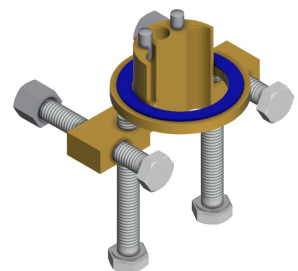

Nödvändiga tillbehör

Power supply unit

2030039477
ACEX9001

Extension cable 5 m

2030043814
ACEX9010

Extratillbehör

Bidirectional remote control for electronic fittings F3 and F5

2-button remote control for fittings F3 and F5