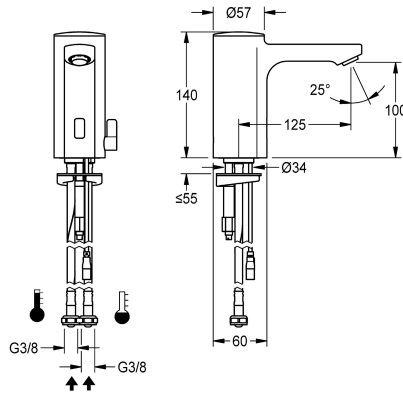

### KWC-No.

2030036159

2030039434

with flow regulator 3.0 l/min