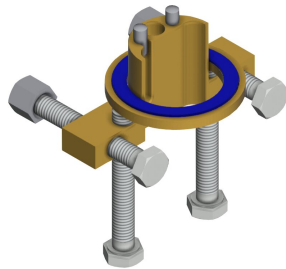

KWC F5S-Mix Self-closing pillar mixer

Modell-Linie: F5S | F5SM1001
Taps | Self closing taps

KWC-No.

2030036163

volume flow rate at 3 bar

0.08 l/s

F5S-Mix self-closing pillar mixer DN 15 as single-mixer tap for sanitary facilities. FRAMIC self-closing mixing cartridge, hydraulically controlled, low-maintenance and stagnation-free, with ceramic disc technology, self-closing, flow pressure-independent due to medium-separated design. Stepless adjustment of flow

Top section, ceramic

material fitting

brass-look

maximum flow time

35 Seconds

minimum flow pressure

0.5 bar

minimum flow time

chromed

surface treatment fitting

polished

KWC F5S-Mix Self-closing pillar mixer

Modell-Linie: **F5S** | **F5SM1001**
Taps | Self closing taps

| | |
|---------------------------|----------------------|
| temperature limit | yes |
| thermal disinfection | no |
| type of mounting | tap hole |
| type of operation | manual operation |
| type of tap | pillar tap |
| volume flow rate at 3 bar | 0.08 l/s |
| water connection | hose (gland nut) |
| Accent colour | none |
| Basic colour | chrome-look (glossy) |

Optional Accessories

Socket for increasing the tap body by 140 mm

2030041519
ACSX1001

Anti-twist protection for F5S

2030035383
ACXX1001

5.0 l/min aerator, angle-adjustable

2030041326
ACXX1002

3.0 l/min. aerator