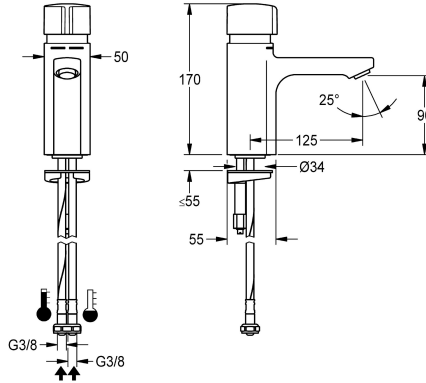

KWC F5S-Mix Self-closing pillar mixer

Modell-Linie: F5S | F5SM1001
Taps | Self closing taps

KWC-No.

2030036163

volume flow rate at 3 bar

0.08 l/s

F5S-Mix self-closing pillar mixer DN 15 as single-mixer tap for sanitary facilities. FRAMIC self-closing mixing cartridge, hydraulically controlled, low-maintenance and stagnation-free, with ceramic disc technology, self-closing, flow pressure-independent due to medium-separated design. Stepless adjustment of flow

duration. With an adjustable, turn-proof temperature stop. For connection to hot water and cold water via hoses with integrated backflow preventer and strainers. All-metal construction, high-polished chromium-plated brass. Anti-theft aerator, SLIM design, with integrated flow regulator 5.0 l/min.

hydraulic self-closing

hygiene flushing

no

diameter nominal

DN 15

inlet size

G 3/8

Locking mechanism

Top section, ceramic

material fitting

brass-look

maximum flow time

35 Seconds

minimum flow pressure

0.5 bar

minimum flow time