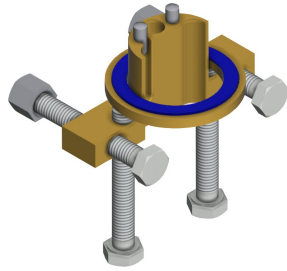

chromed

KWC F5S-Mix Self-closing pillar mixer

Modell-Linie: F5S | F5SM1001
Taps | Self closing taps

surface treatment fitting	polished
temperature limit	yes
thermal disinfection	no
type of mounting	tap hole
type of operation	manual operation
type of tap	pillar tap
volume flow rate at 3 bar	0.08 l/s
water connection	hose (gland nut)
Accent colour	none
Basic colour	chrome-look (glossy)

Optional Accessories

Socket for increasing the tap body by 140 mm

2030041519
ACSX1001

Anti-twist protection for F5S

2030035383
ACXX1001

5.0 l/min aerator, angle-adjustable

2030041326
ACXX1002

3.0 l/min. aerator