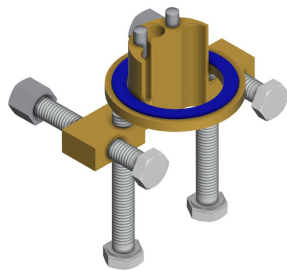

KWC F5S-Mix Self-closing pillar mixer

Modell-Linie: F5S | F5SM1001
Taps | Self closing taps

KWC-No.

2030036163

volume flow rate at 3 bar

0.08 l/s

F5S-Mix self-closing pillar mixer DN 15 as single-mixer tap for sanitary facilities. FRAMIC self-closing mixing cartridge, hydraulically controlled, low-maintenance and stagnation-free, with ceramic disc technology, self-closing, flow pressure-independent due to medium-separated design. Stepless adjustment of flow

Top section, ceramic

material fitting

brass

maximum flow time

35 Seconds

minimum flow pressure

0.5 bar

minimum flow time

chromed

surface treatment fitting

polished

KWC F5S-Mix Self-closing pillar mixer

Modell-Linie: **F5S** | **F5SM1001**
Taps | Self closing taps

temperature limit	yes
thermal disinfection	no
type of mounting	tap hole
type of operation	manual operation
type of tap	pillar tap
volume flow rate at 3 bar	0.08 l/s
water connection	hose (gland nut)
Accent colour	none
Basic colour	chrome-look (glossy)

Optional Accessories

Socket for increasing the tap body by 140 mm

2030041519
ACSX1001

Anti-twist protection for F5S

2030035383
ACXX1001

5.0 l/min aerator, angle-adjustable

2030041326
ACXX1002

3.0 l/min. aerator