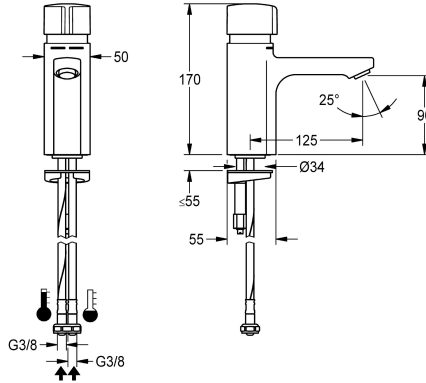

KWC F5S-Mix Self-closing pillar mixer

Modell-Linie: F5S | F5SM1001
Taps | Self closing taps

KWC-No.

2030036163

volume flow rate at 3 bar

0.08 l/s

F5S-Mix self-closing pillar mixer DN 15 as single-mixer tap for sanitary facilities. FRAMIC self-closing mixing cartridge, hydraulically controlled, low-maintenance and stagnation-free, with ceramic disc technology, self-closing, flow pressure-independent due to medium-separated design. Stepless adjustment of flow

duration. With an adjustable, turn-proof temperature stop. For connection to hot water and cold water via hoses with integrated backflow preventer and strainers. All-metal construction, high-polished chromium-plated brass. Anti-theft aerator, SLIM design, with integrated flow regulator 5.0 l/min.

hydraulic self-closing

hygiene flushing

no

diameter nominal

DN 15

inlet size

G 3/8

Locking mechanism

Top section, ceramic

material fitting

brass

maximum flow time

35 Seconds

minimum flow pressure

0.5 bar

minimum flow time