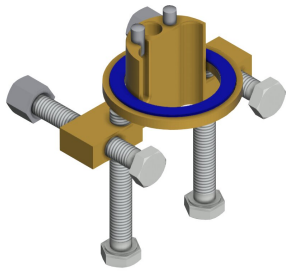

KWC F5S-Mix Self-closing pillar mixer

Modell-Linie: F5S | F5SM1002
Taps | Self closing taps

temperature limit	yes
thermal disinfection	no
type of mounting	tap hole
type of operation	manual operation
type of tap	pillar tap
volume flow rate at 3 bar	0.08 l/s
water connection	pipe
Accent colour	none
Basic colour	chrome-look (glossy)

Optional Accessories

Anti-twist protection for F5S

2030035383
ACXX1001