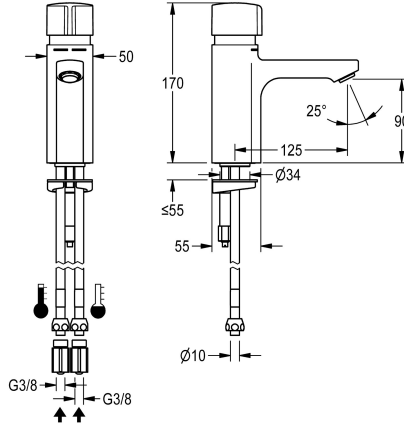

KWC F5S-Mix Self-closing pillar mixer

Modell-Linie: F5S | F5SM1002
Taps | Self closing taps

KWC-No.

2030036164

F5S-Mix self-closing pillar mixer DN 15 as single-mixer tap for sanitary facilities. FRAMIC self-closing mixing cartridge, hydraulically controlled, low-maintenance and stagnation-free, with ceramic disc technology, self-closing, flow pressure-independent due to medium-separated design. Stepless adjustment of flow

duration. With an adjustable, turn-proof temperature stop. For connection to hot water and cold water via pipes with integrated backflow preventer and strainers. All-metal construction, high-polished chromium-plated brass. Anti-theft aerator, SLIM design, with integrated flow regulator 5.0 l/min.

Technical Data

with backflow preventer	yes
calculation flow rate cold wat	0.07 l/s
calculation flow rate hot water	0.07 l/s
compatible A3000 open	no
depressurised	no
with filter	yes
adjustable flow time	yes
functional principle	hydraulic self-closing
hygiene flushing	no
diameter nominal	DN 15
inlet size	DN 10
Locking mechanism	Top section, ceramic
material fitting	brass-look
maximum flow time	35 Seconds
minimum flow pressure	0.5 bar
minimum flow time	5 Seconds
type of mixing	yes
Pop-up waste set	no
with rosettes/cover plate	no
protective shutdown	no
sound insulation	no
Spout	fixed
spout projection	125 mm
surface finish fitting	chromed
surface treatment fitting	polished

KWC F5S-Mix Self-closing pillar mixer

Modell-Linie: F5S | F5SM1002
Taps | Self closing taps

temperature limit	yes
thermal disinfection	no
type of mounting	tap hole
type of operation	manual operation
type of tap	pillar tap
volume flow rate at 3 bar	0.08 l/s
water connection	pipe
Accent colour	none
Basic colour	chrome-look (glossy)