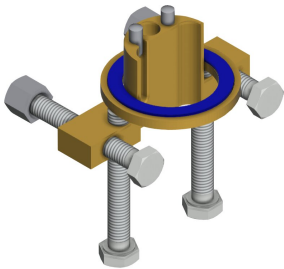

KWC F5S-Mix Self-closing pillar mixer

Modell-Linie: F5S | F5SM1002
Taps | Self closing taps

temperature limit	yes
thermal disinfection	no
type of mounting	tap hole
type of operation	manual operation
type of tap	pillar tap
volume flow rate at 3 bar	0.08 l/s
water connection	pipe
Accent colour	none
Basic colour	chrome-look (glossy)

Optional Accessories

Anti-twist protection for F5S

2030035383
ACXX1001