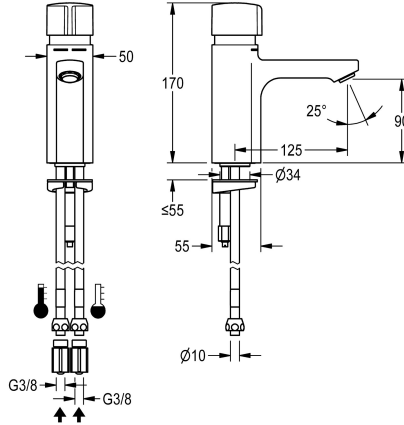

## KWC F5S-Mix Self-closing pillar mixer

Modell-Linie: F5S | F5SM1002  
Taps | Self closing taps

### KWC-No.

**2030036164**

F5S-Mix self-closing pillar mixer DN 15 as single-mixer tap for sanitary facilities. FRAMIC self-closing mixing cartridge, hydraulically controlled, low-maintenance and stagnation-free, with ceramic disc technology, self-closing, flow pressure-independent due to medium-separated design. Stepless adjustment of flow

duration. With an adjustable, turn-proof temperature stop. For connection to hot water and cold water via pipes with integrated backflow preventer and strainers. All-metal construction, high-polished chromium-plated brass. Anti-theft aerator, SLIM design, with integrated flow regulator 5.0 l/min.

### Technical Data

with backflow preventer	yes
calculation flow rate cold wat	0.07 l/s
calculation flow rate hot water	0.07 l/s
compatible A3000 open	no
depressurised	no
with filter	yes
adjustable flow time	yes
functional principle	hydraulic self-closing
hygiene flushing	no
diameter nominal	DN 15
inlet size	DN 10
Locking mechanism	Top section, ceramic
material fitting	brass
maximum flow time	35 Seconds
minimum flow pressure	0.5 bar
minimum flow time	5 Seconds
type of mixing	yes
Pop-up waste set	no
with rosettes/cover plate	no
protective shutdown	no
sound insulation	no
Spout	fixed
spout projection	125 mm
surface finish fitting	chromed
surface treatment fitting	polished