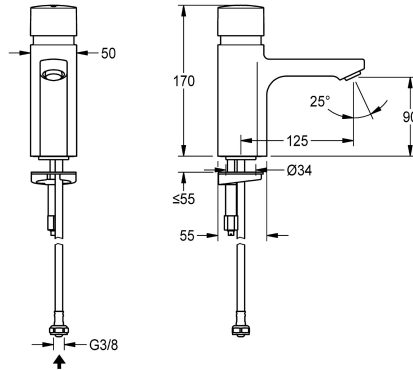

KWC F5S Self-closing pillar tap

Modell-Linie: F5S | F5SV1001
Taps | Self closing taps

KWC-No.

2030036165

2030039426
with flow regulator 3.0 l/min

volume flow rate at 3 bar

0.08 l/s

0.05 l/s

F5S self-closing pillar tap DN 15 for sanitary facilities. FRAMIC self-closing cartridge, hydraulically controlled, low-maintenance and stagnation-free, with ceramic disc technology, self-closing, flow pressure-independent due to medium-separated design. Stepless

adjustment of flow duration. For connection to pre-mixed hot water or cold water via hose including strainer seal. All-metal construction, high-polished chromium-plated brass. Anti-theft aerator, SLIM design, with integrated flow regulator 5.0 l/min.

no

diameter nominal

DN 15

inlet size

G 3/8

Locking mechanism

Top section, ceramic

material fitting