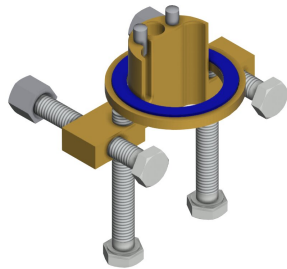

no

diameter nominal

DN 15

inlet size

G 3/8

Locking mechanism

Top section, ceramic

material fitting

polished

KWC F5S Self-closing pillar tap

Modell-Linie: F5S | F5SV1001
Taps | Self closing taps

temperature limit	no
thermal disinfection	no
type of mounting	tap hole
type of operation	manual operation
type of tap	pillar tap
volume flow rate at 3 bar	0.08 l/s
water connection	hose (gland nut)
Accent colour	none
Basic colour	chrome-look (glossy)

Optional Accessories

Socket for increasing the tap body by 140 mm

2030041519
ACSX1001

Anti-twist protection for F5S

2030035383
ACXX1001

5.0 l/min aerator, angle-adjustable

2030041326
ACXX1002

PURETHERM under-table thermostat